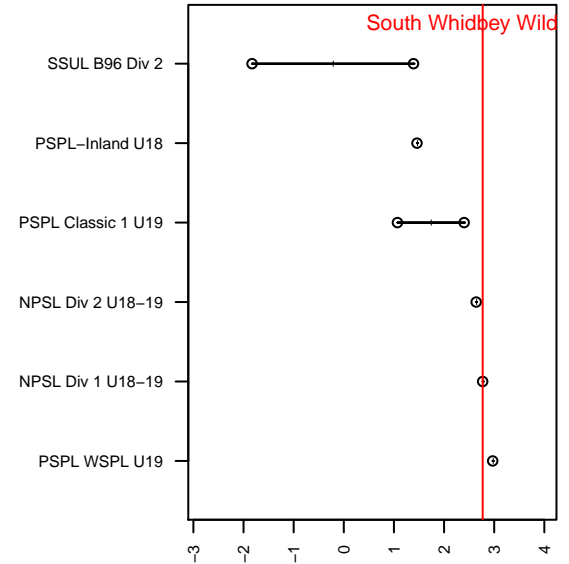

South Whidbey Wild B96

South Whidbey Youth SC
 Clinton, WA
 B96 total strength=1526
 attack=15.71 defense=9.78
 fall league = NPSL Div 1 U18-19

alt names used:
 FC Wild
 South Whidbey FC Wild
 SOUTH WHIDBEY FC WILD (WA)

Venues played:
 2015 REDAPT Cup Silver U19
 2015 Labor Day Cup BU19 Silver
 2015 NPSL Division 1 U18-19

South Whidbey Wild B96
 Dots are actual minus expected GF (blue circles) and GA (red triangles).
 Blue line is smoothed change in attack strength. Red is smoothed change in defense strength.

**attack and defense variance (black dot)
relative to other teams
and top 10 in region**

**attack and defense rating
relative to others at age
and all opponents in last 13 months**

Performance relative to 13 month average