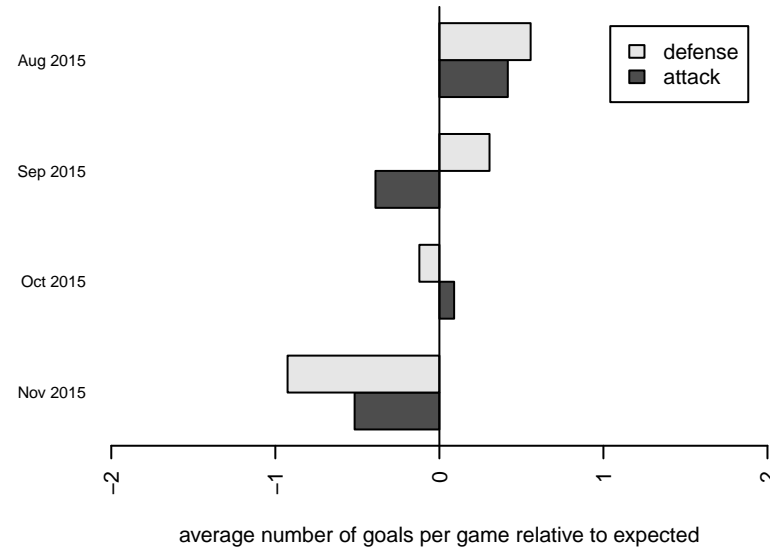

Performance relative to 13 month average