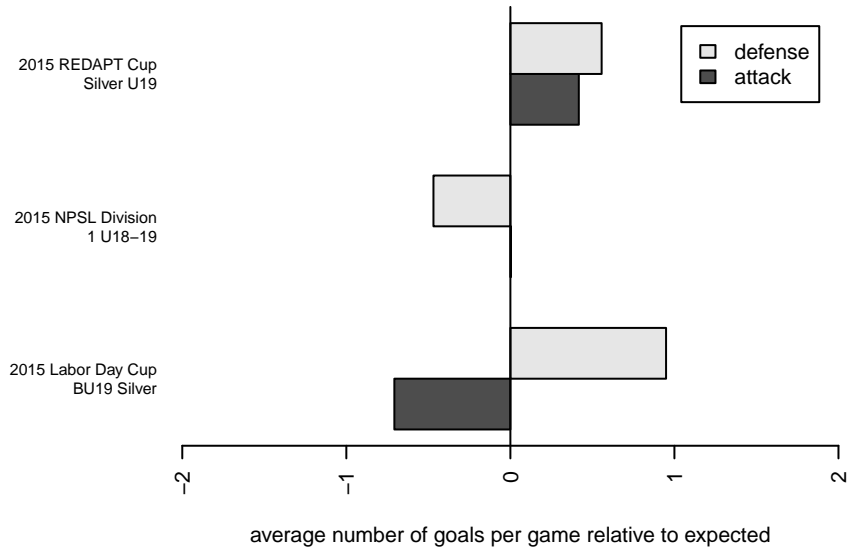

South Whidbey Wild B96

South Whidbey Youth SC
 Clinton, WA
 B96 total strength=1526
 attack=15.71 defense=9.78
 fall league = NPSL Div 1 U18-19

alt names used:
 FC Wild
 South Whidbey FC Wild
 SOUTH WHIDBEY FC WILD (WA)

Venues played:
 2015 REDAPT Cup Silver U19
 2015 Labor Day Cup BU19 Silver
 2015 NPSL Division 1 U18-19

South Whidbey Wild B96
 Dots are actual minus expected GF (blue circles) and GA (red triangles).
 Blue line is smoothed change in attack strength. Red is smoothed change in defense strength.

**attack and defense variance (black dot)
relative to other teams
and top 10 in region**

**attack and defense rating
relative to others at age
and all opponents in last 13 months**

Performance relative to 13 month average